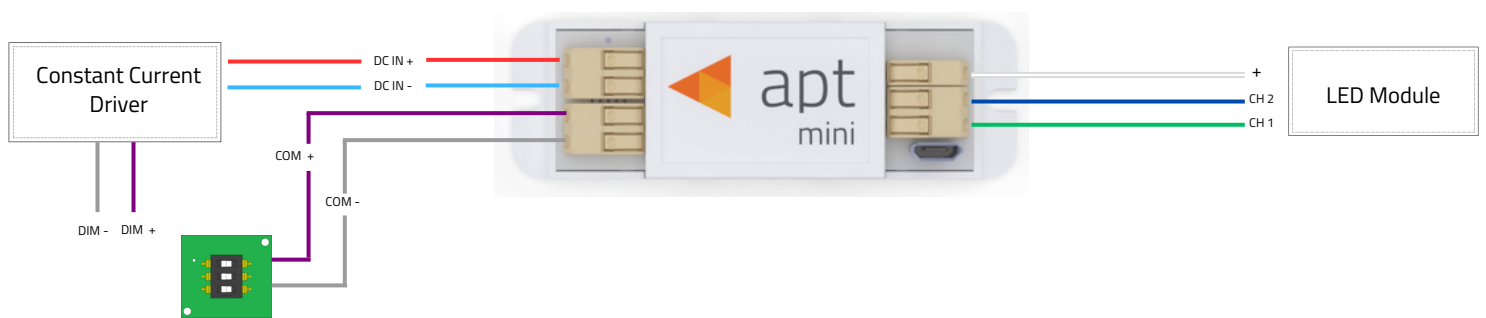

## Selectable White - Wiring Diagrams

APT-CC-VS-M1-xxxxSW

Figure 6 – APT-CC-VS-M1 -xxxxSW Wiring Diagram

*Note: When programming the controller to Selectable White, DIP switch connection is not required*