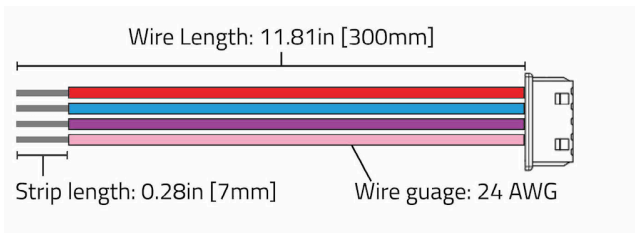

Control Mode: 0-10V (Tunable White)

Wiring Diagram

Figure 1 – 0-10V Tunable White Wiring Diagram

ARK-C1-4B-30

Please contact Arkalumen if you would like a different length of cable

Figure 2 – 0-10V Tunable White Cable Assembly

Function	Wire Color
DC IN +	Red
DC IN -	Blue
DIM +	Purple
DIM -	Pink