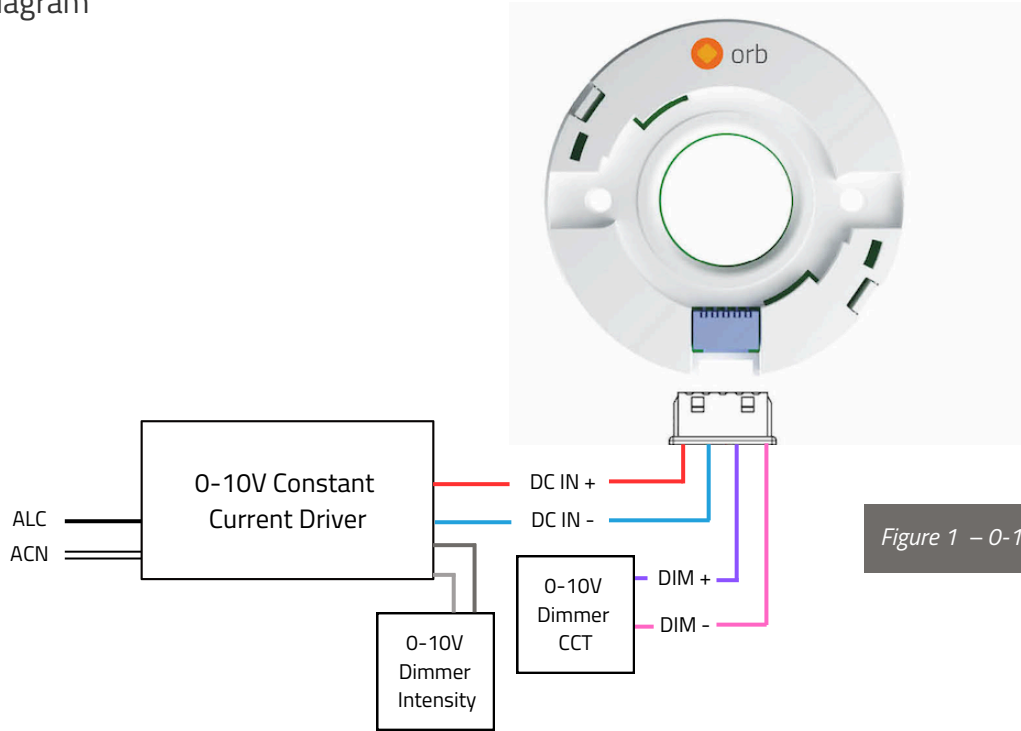

Control Mode: 0-10V (Tunable White)

Wiring Diagram

Figure 1 – 0-10V Tunable White Wiring Diagram

ARK-C1-4B-30

Please contact Arkalumen if you would like a different length of cable

Figure 2 – 0-10V Tunable White Cable Assembly

Function	Wire Color
DC IN +	Red
DC IN -	Blue
DIM +	Purple
DIM -	Pink