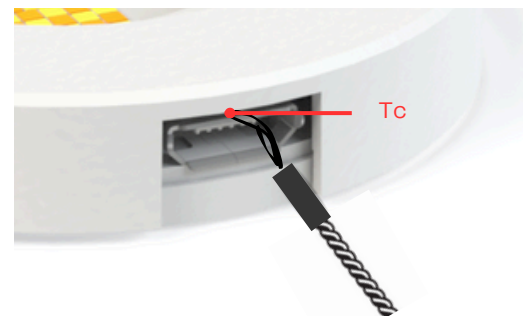

Figure 1 - Tc is measured on the metal sleeve of the micro-USB programming port. To measure Tc, insert thermal probe between micro-USB and top encasement of the ORB controller as shown.